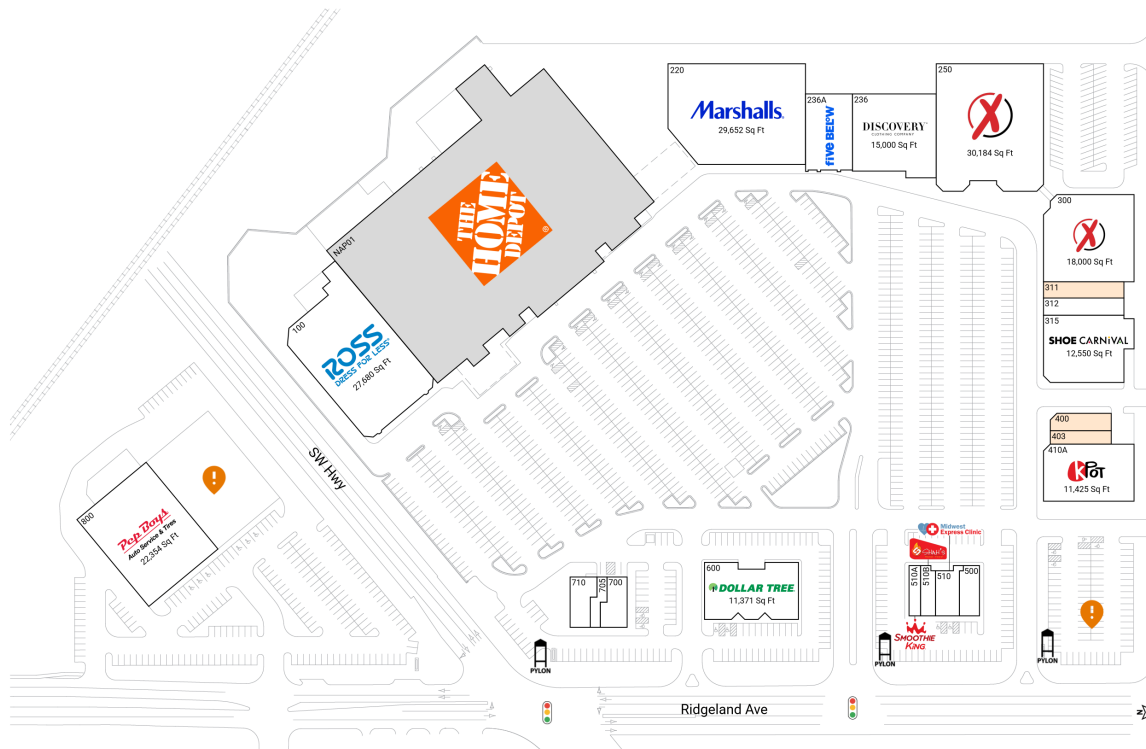

# Commons of Chicago Ridge

9900 S. Ridgeland Ave | Chicago Ridge, IL 60415

Cook County Chicago-Naperville-Elgin, IL-IN 325,023 Sq Ft

41.7104, -87.7813

## Available Spaces

311	2,880 Sq Ft	360°	OPO 1	0 Sq Ft
400	3,228 Sq Ft	360°	OPO 2	0 Sq Ft
403	1,980 Sq Ft	360°		

## Current Tenants Space size listed in square feet

100	Ross Dress for Less	27,680
220	Marshalls	29,652
236	Discovery Clothing	15,000
236A	Five Below	7,738
250	XSport Fitness	30,184
300	XSport Fitness	18,000
312	U2 Nail Studio	3,100
315	Shoe Carnival	12,550
410A	KPOT Korean BBQ & Hot Pot	11,425
500	For Eyes Optical	2,188
510	Midwest Express Clinic	2,500
510A	Smoothie King	1,283
510B	Shah's Halal Food	1,677
600	Dollar Tree	11,371
700	QaMaria Yemeni Coffee Company	2,565
705	Star Life Wellness Clinic	1,200
710	Eiffel Waffle	2,550
800	Pep Boys	22,354
NAP01	The Home Depot	113,918